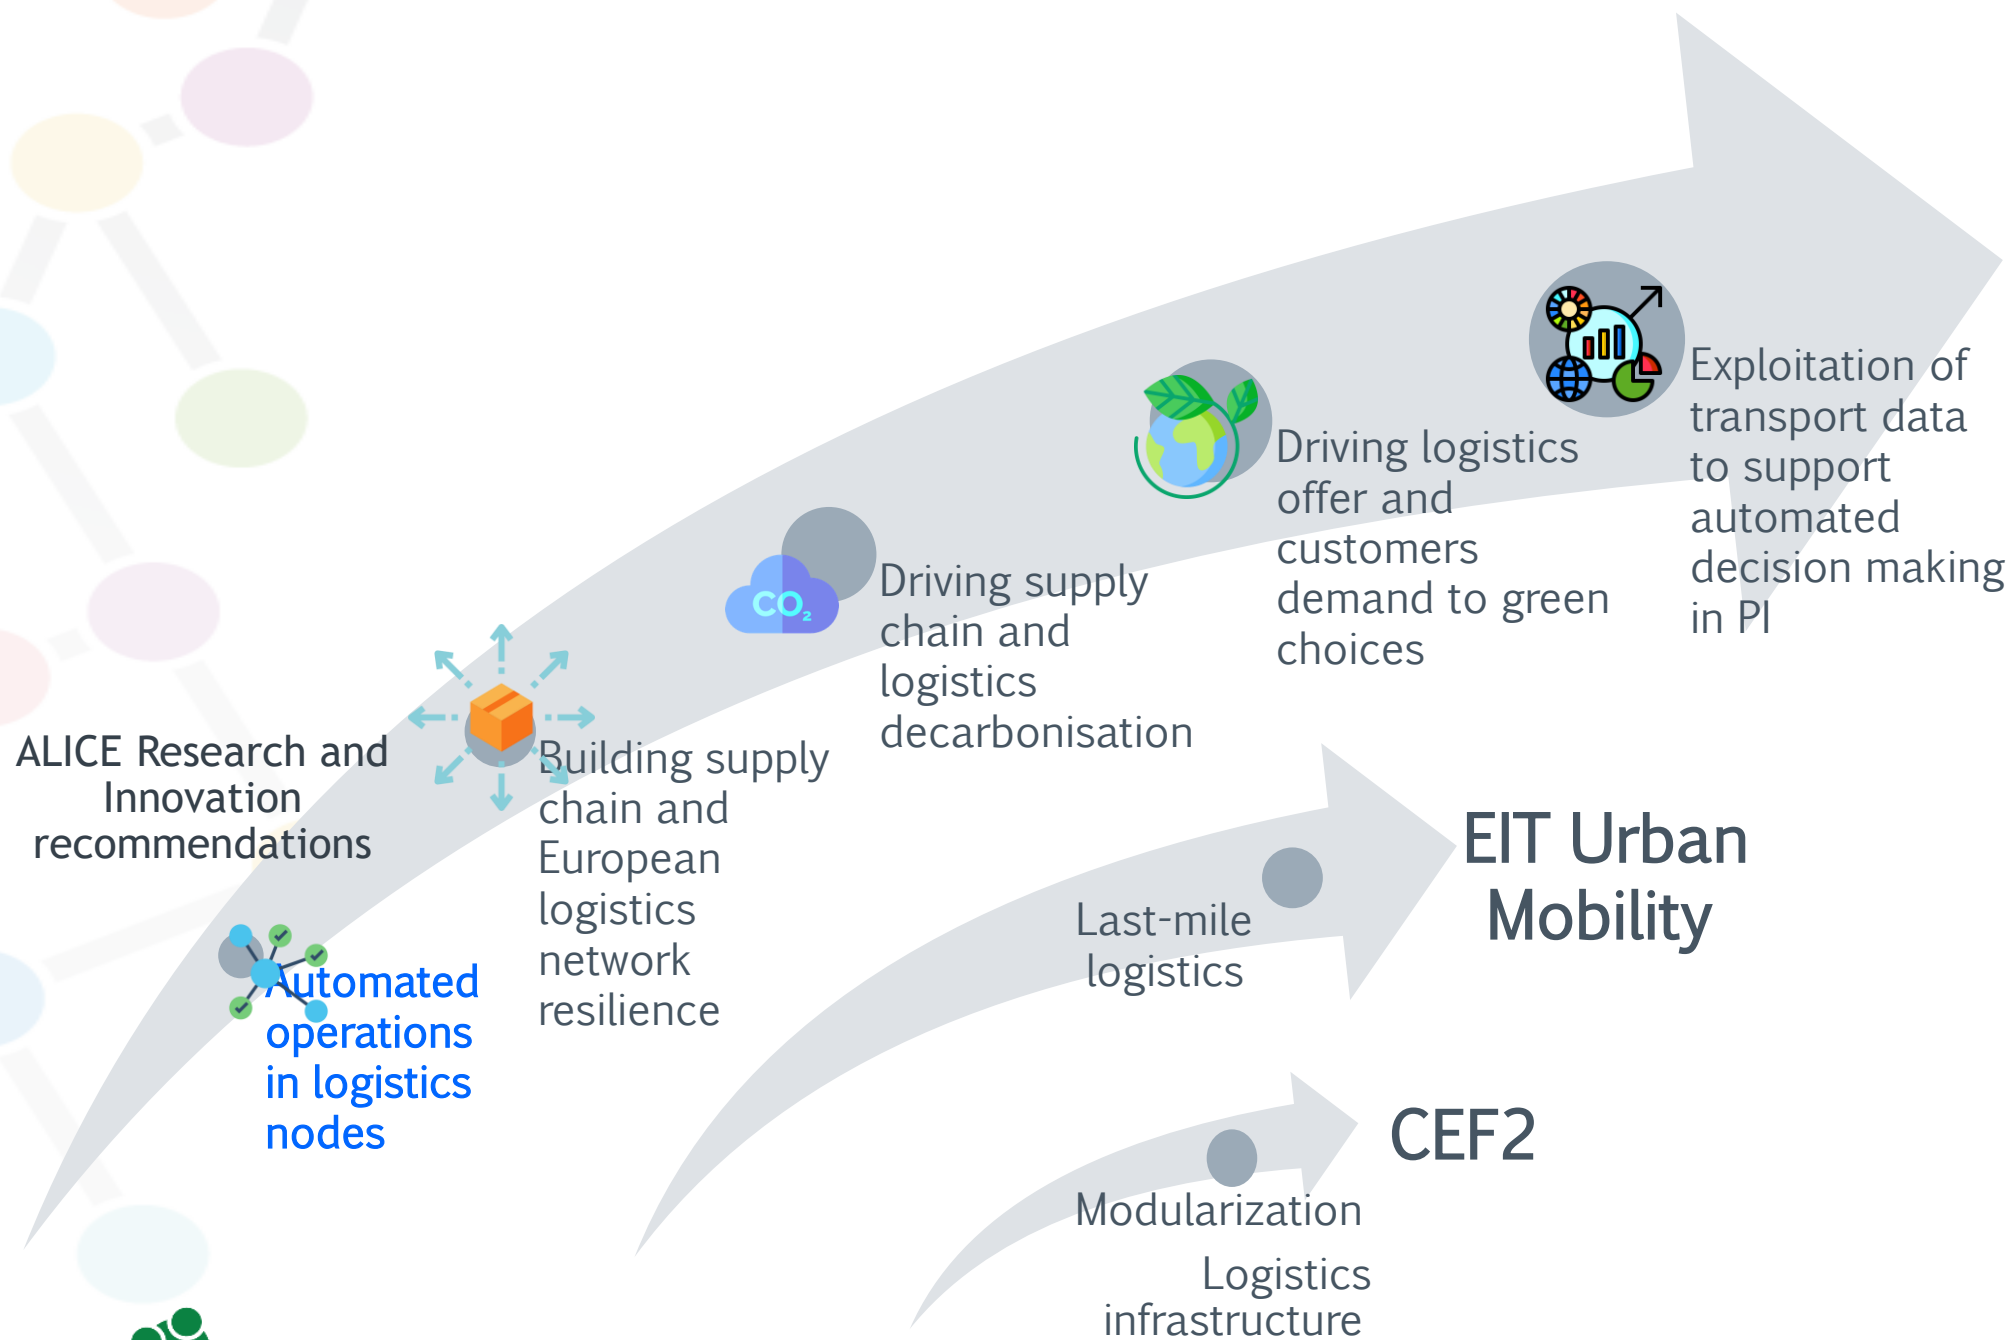

EIT Urban
Mobility

Last-mile
logistics

CEF2

Modularization
Logistics
infrastructure